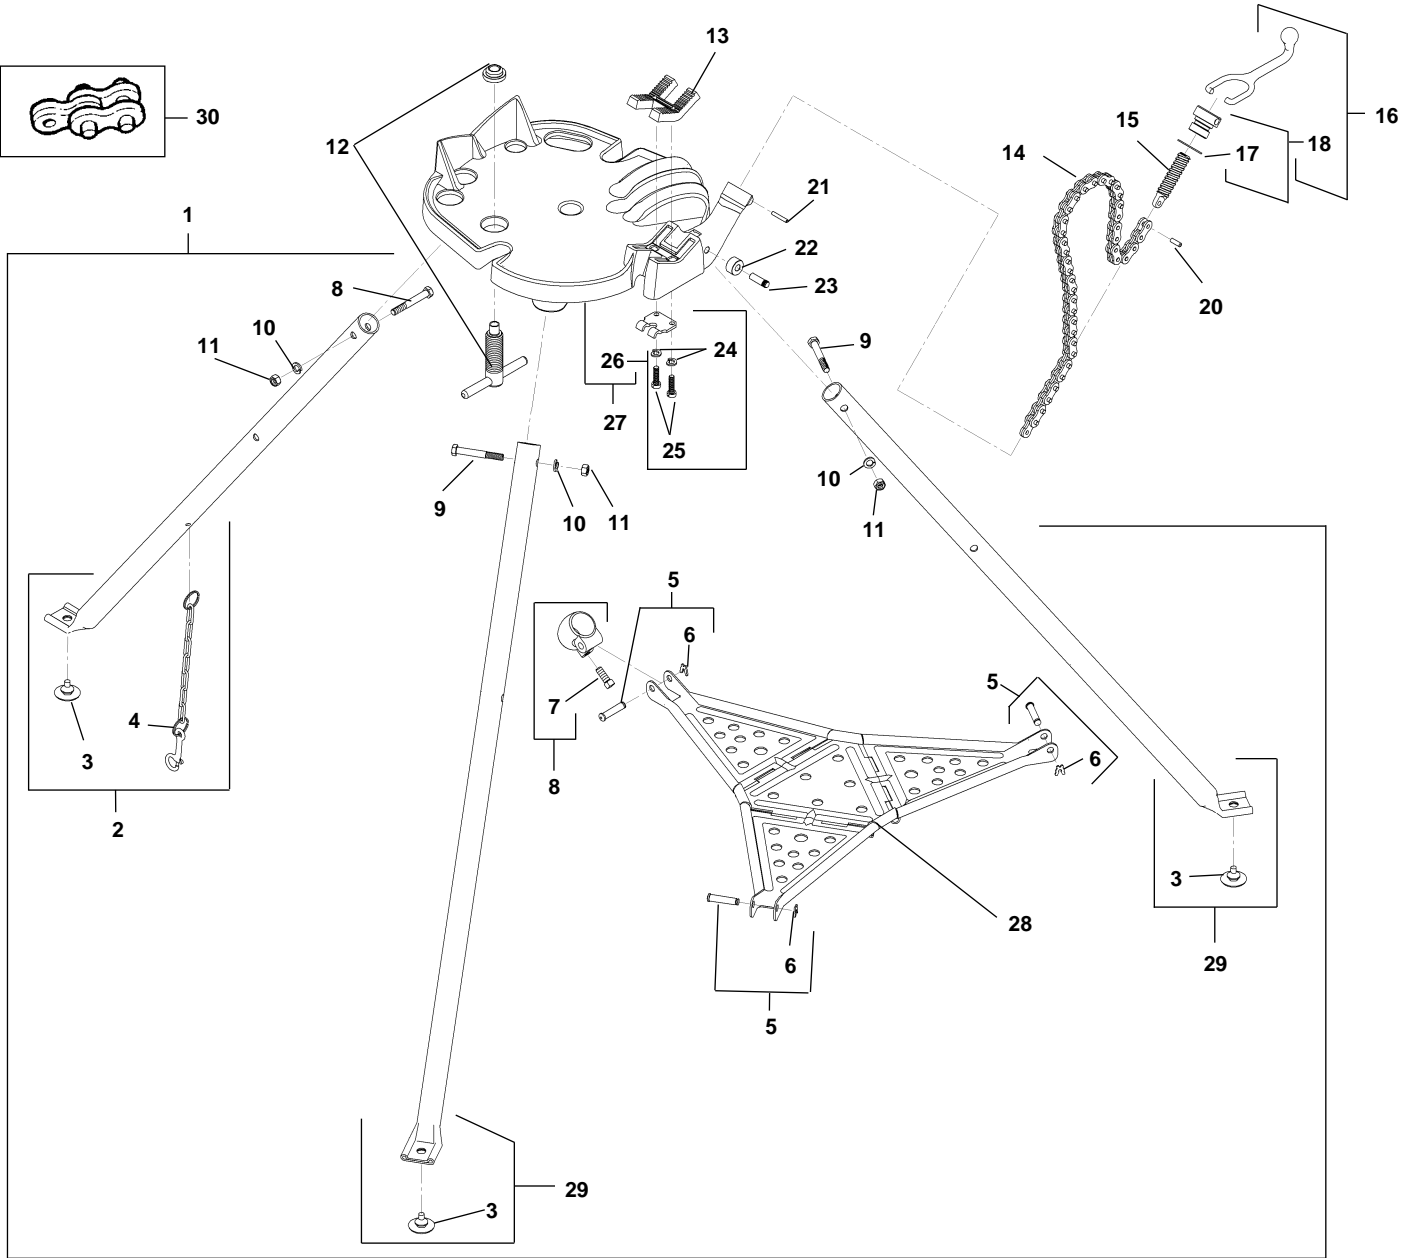

Capacity: 1/8", through 6"

**NOTE: Order parts by Catalog Number only.
DO NOT order by Reference Number.**

Ref. No.	Catalog No.	Description	Ref. No.	Catalog No.	Description	Ref. No.	Catalog No.	Description
—	72037	460 Tristand	11	44225	Nut 3/8" - 16 (3)	21	31650	Nut Locking Pin
—	72042	460E Tristand Export	12	72102	Jack Screw Assembly	22	40990	Roll
1	40915	Leg & Tray Assembly	13	41020	Jaw	23	41035	Roll Pin
2	41250	Rear Leg Assembly		41280	Jaw for Plastic Pipe	24	60080	Washer, 5/16"
3	40940	Grommet (3)		40222	Jaw for Plastic Coated Pipe	25	95397	Screw, 5/16" - 18 x 2"
4	40945	Leg Chain	14	72092	Chain Assembly	26	93537	Wear Plate
5	41265	Tray Pin with "X" Washer (3)	15	41065	Chain Screw	27	72097	Base with Wear Plate and Screws
6	41270	"X" Washer (3)	16	41015	Handle	28	41240	Tool Tray
7	41235	Tray Support with Screw	17	41025	Friction Ring	29	41255	Front Leg Assembly (2)
8	41245	Set Screw	18	41060	Swivel Nut w/Friction Ring	30	68625	Chain Extension Link
9	46675	Hex Bolt 3/8" - 16 x 2 3/4" (3)	19	41050	Handle Assembly			
10	40930	Lock Washer 3/8" (3)	20	41040	Chain Screw Pin			