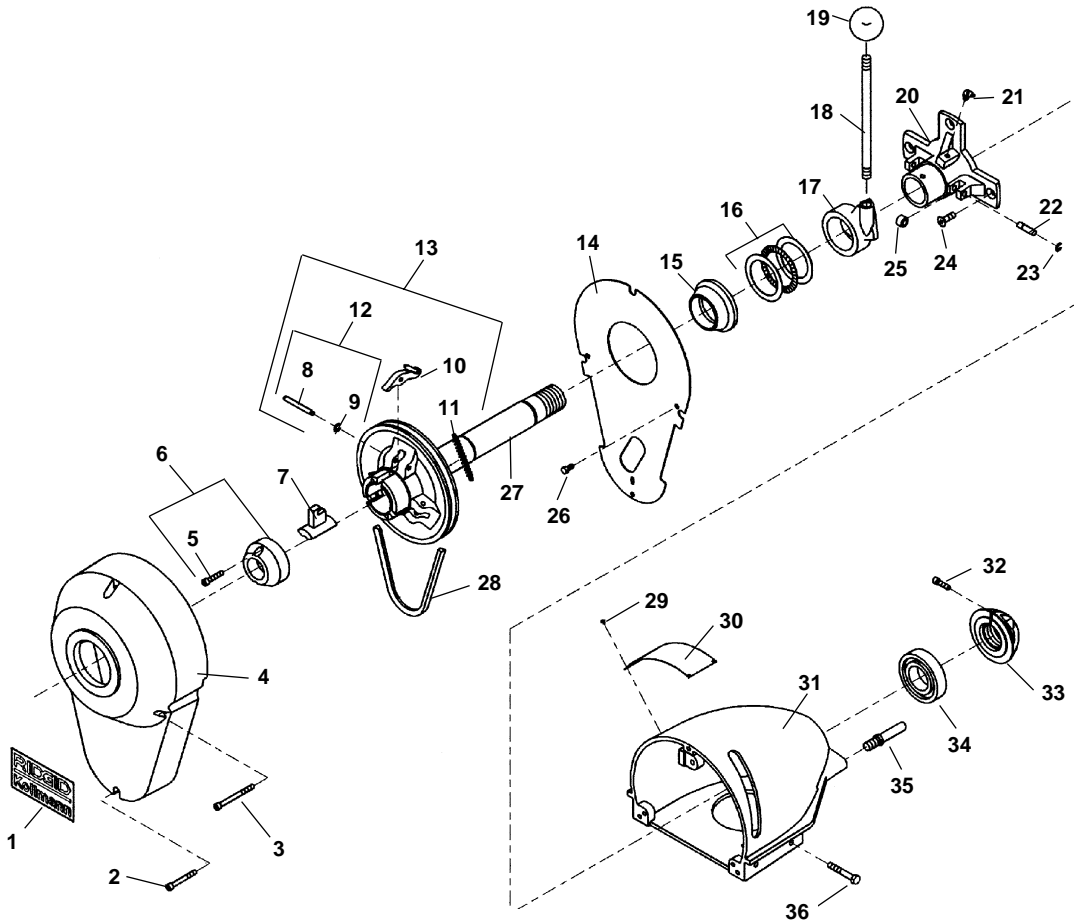

Main Components

**NOTE: Order parts by Catalog Number Only.
DO NOT order by Reference Number.**

Ref. No.	Catalog No.	Description	Ref. No.	Catalog No.	Description
1	23657	Label (K-75A)	18	59575	Clutch Handle
	24102	Label (K-75B)	19	59585	Clutch Knob
	23662	Label (K-1500A)	20	23552	Main Bearing
	24097	Label (K-1500B)	20	45247	Main Bearing (SP Models Only)
	45232	Label (SP Models Only)	21	89815	Grease Fittings
2	44510	Screw	22	23592	Pin (2)
3	23652	Screw (3)	23	34175	Retaining Ring (2)
4	23547	Front Guard	24	68875	Screw (3)
5	84425	Screw (2)	25	61015	Roller (2)
6	59500	Nose Piece (Incl. Ref. #29)	26	60265	Screw (2)
7	59330	Jaw Assembly (K-75) 5/8" Cable	27	23562	Pulley & Shaft Assembly
	59325	Jaw Assembly (K-75/K-1500) 7/8" Cable	28	23577	V-Belt
	59320	Jaw Assembly (K-1500) 1 1/4" Cable	29	76730	Screw (6)
8	90105	Pin (3)	30	23632	Warning Label
9	78780	Retaining Ring		45282	Warning Label (SP Models Only)
10	59530	Rocker Arm Set	31	23542	Body
11	60155	Spring (3)	32	60910	Screw
12	60150	Rocker Arm Pin	33	60935	Lock & Adj. Nut (Incl. #2)
13	60145	Rocker Arm Kit	34	60930	Ball Bearing
14	23567	Inside Guard	35	59580	Guide Hose Pin (2)
15	23572	Clutch Cone	36	87405	Screw (4)
16	23677	Thrust Bearing Assembly		43757	Screw (4) (SP Models Only)
17	23557	Clutch Casting			